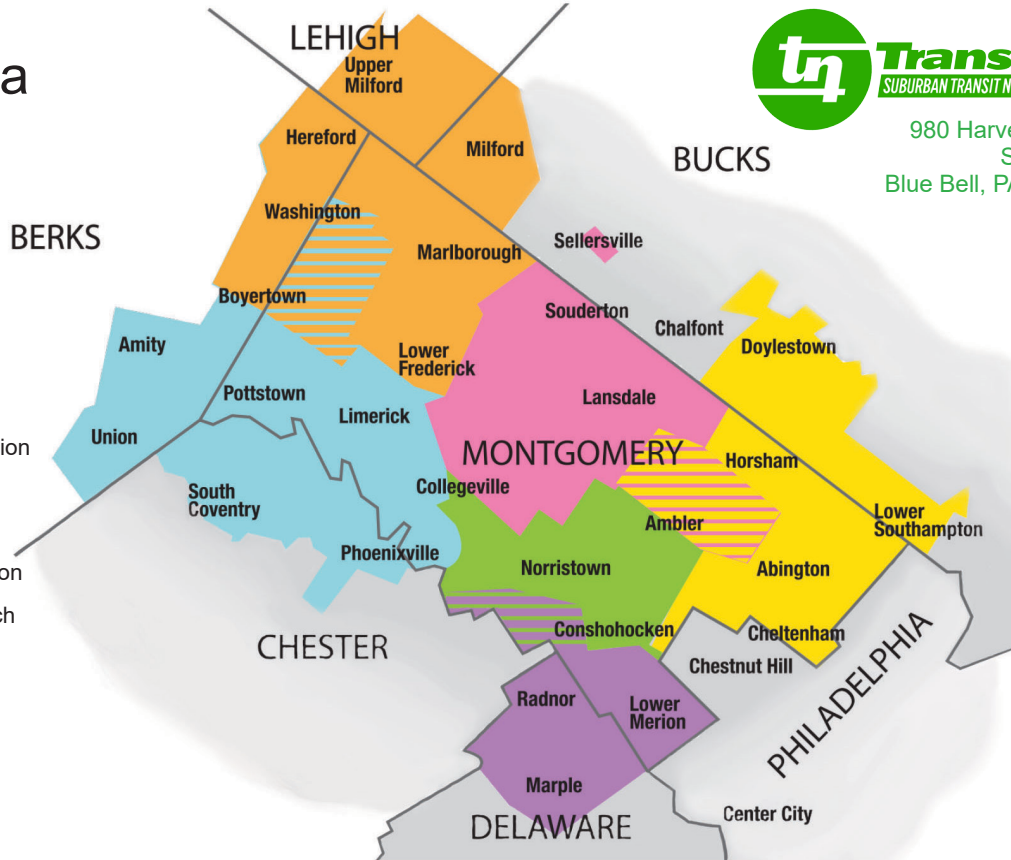

Service Area Map

980 Harvest Drive
Suite 100
Blue Bell, PA 19422

-  Bux-Mont Transportation
-  Easton Coach / Mid County Division
-  Bux-Mont or Easton Coach
-  Main Line Transit
-  Easton Coach / Norristown Division
-  Main Line Transit or Easton Coach
-  Tri County Transit
-  Valley Transit
-  Tri County Transit or Valley Transit
-  Limited Service

www.suburbantransit.org

(215) 542-7433 (RIDE)