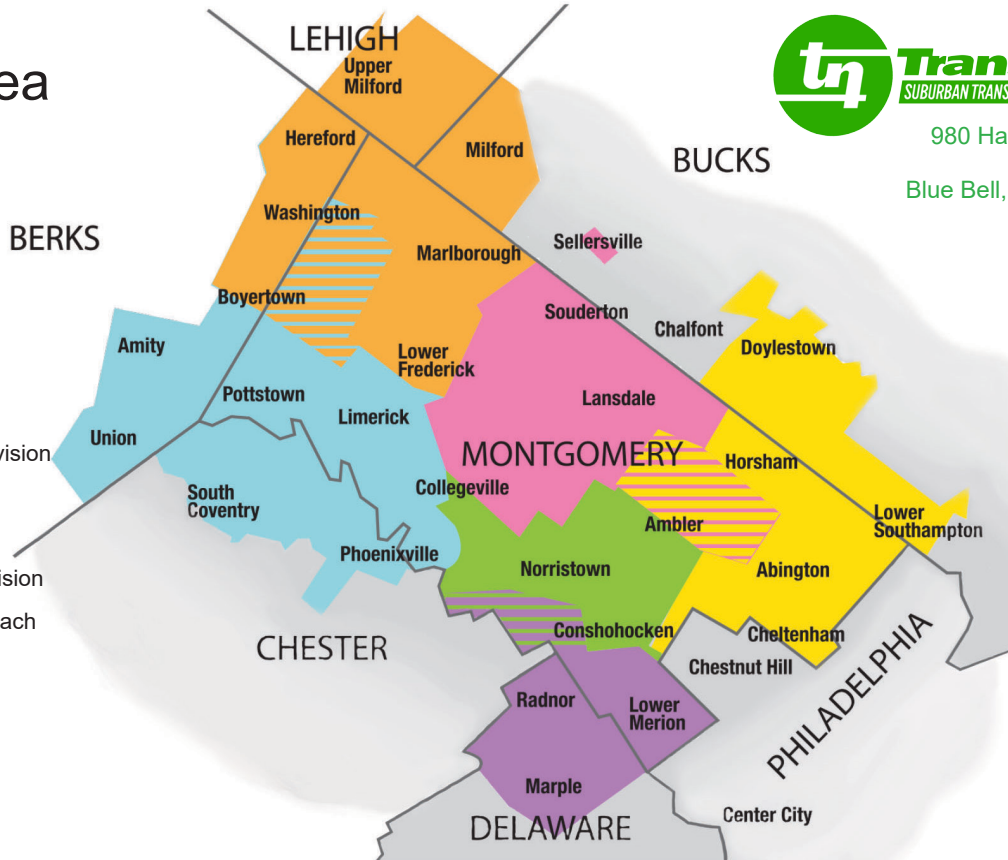

# Service Area Map

980 Harvest Drive  
Suite 100  
Blue Bell, PA 19422

-  Bux-Mont Transportation
-  Easton Coach / Mid County Division
-  Bux-Mont or Easton Coach
-  Main Line Transit
-  Easton Coach / Norristown Division
-  Main Line Transit or Easton Coach
-  Tri County Transit
-  Valley Transit
-  Tri County Transit or Valley Transit
-  Limited Service

[www.suburbantransit.org](http://www.suburbantransit.org)

(215) 542-7433 (RIDE)